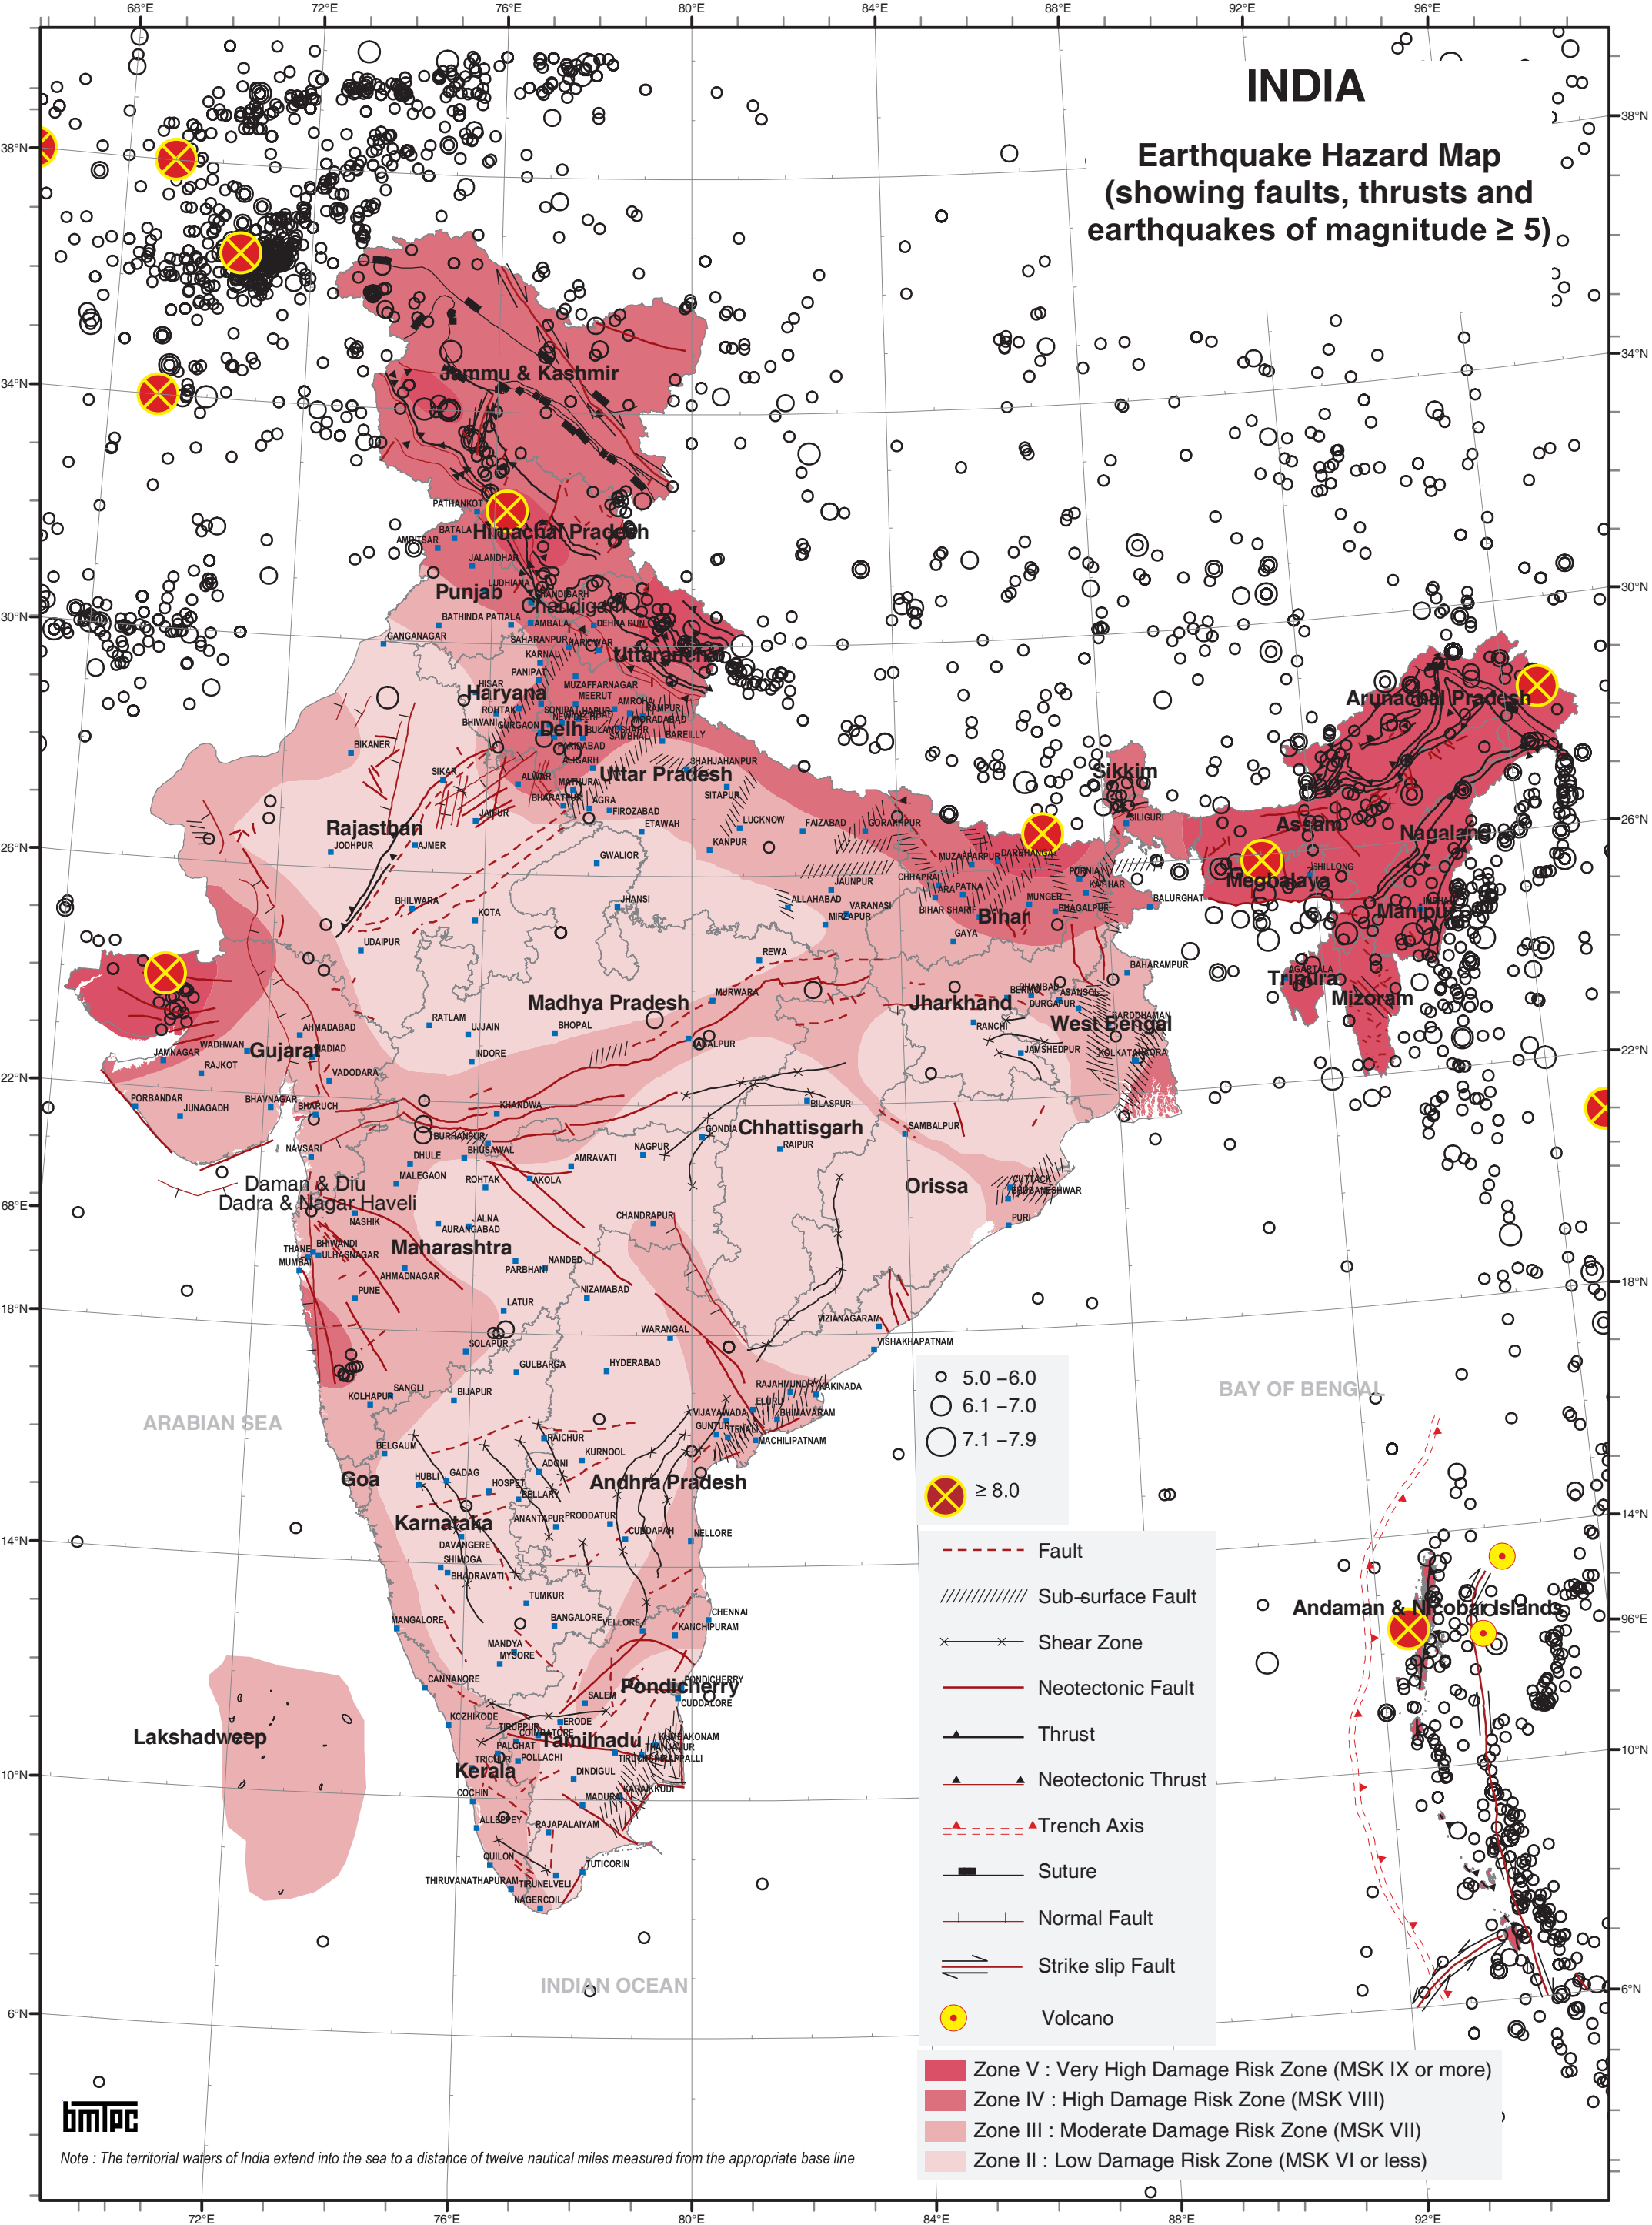

INDIA

Earthquake Hazard Map (showing faults, thrusts and earthquakes of magnitude ≥ 5)

○ 5.0 – 6.0	○ 6.1 – 7.0	○ 7.1 – 7.9	⊗ ≥ 8.0
- - - - -		× - ×	—
			▲
			▲ - ▲
			-▲ -▲-
			—
			—
			—
			●

Zone V	: Very High Damage Risk Zone (MSK IX or more)
Zone IV	: High Damage Risk Zone (MSK VIII)
Zone III	: Moderate Damage Risk Zone (MSK VII)
Zone II	: Low Damage Risk Zone (MSK VI or less)

Note : The territorial waters of India extend into the sea to a distance of twelve nautical miles measured from the appropriate base line