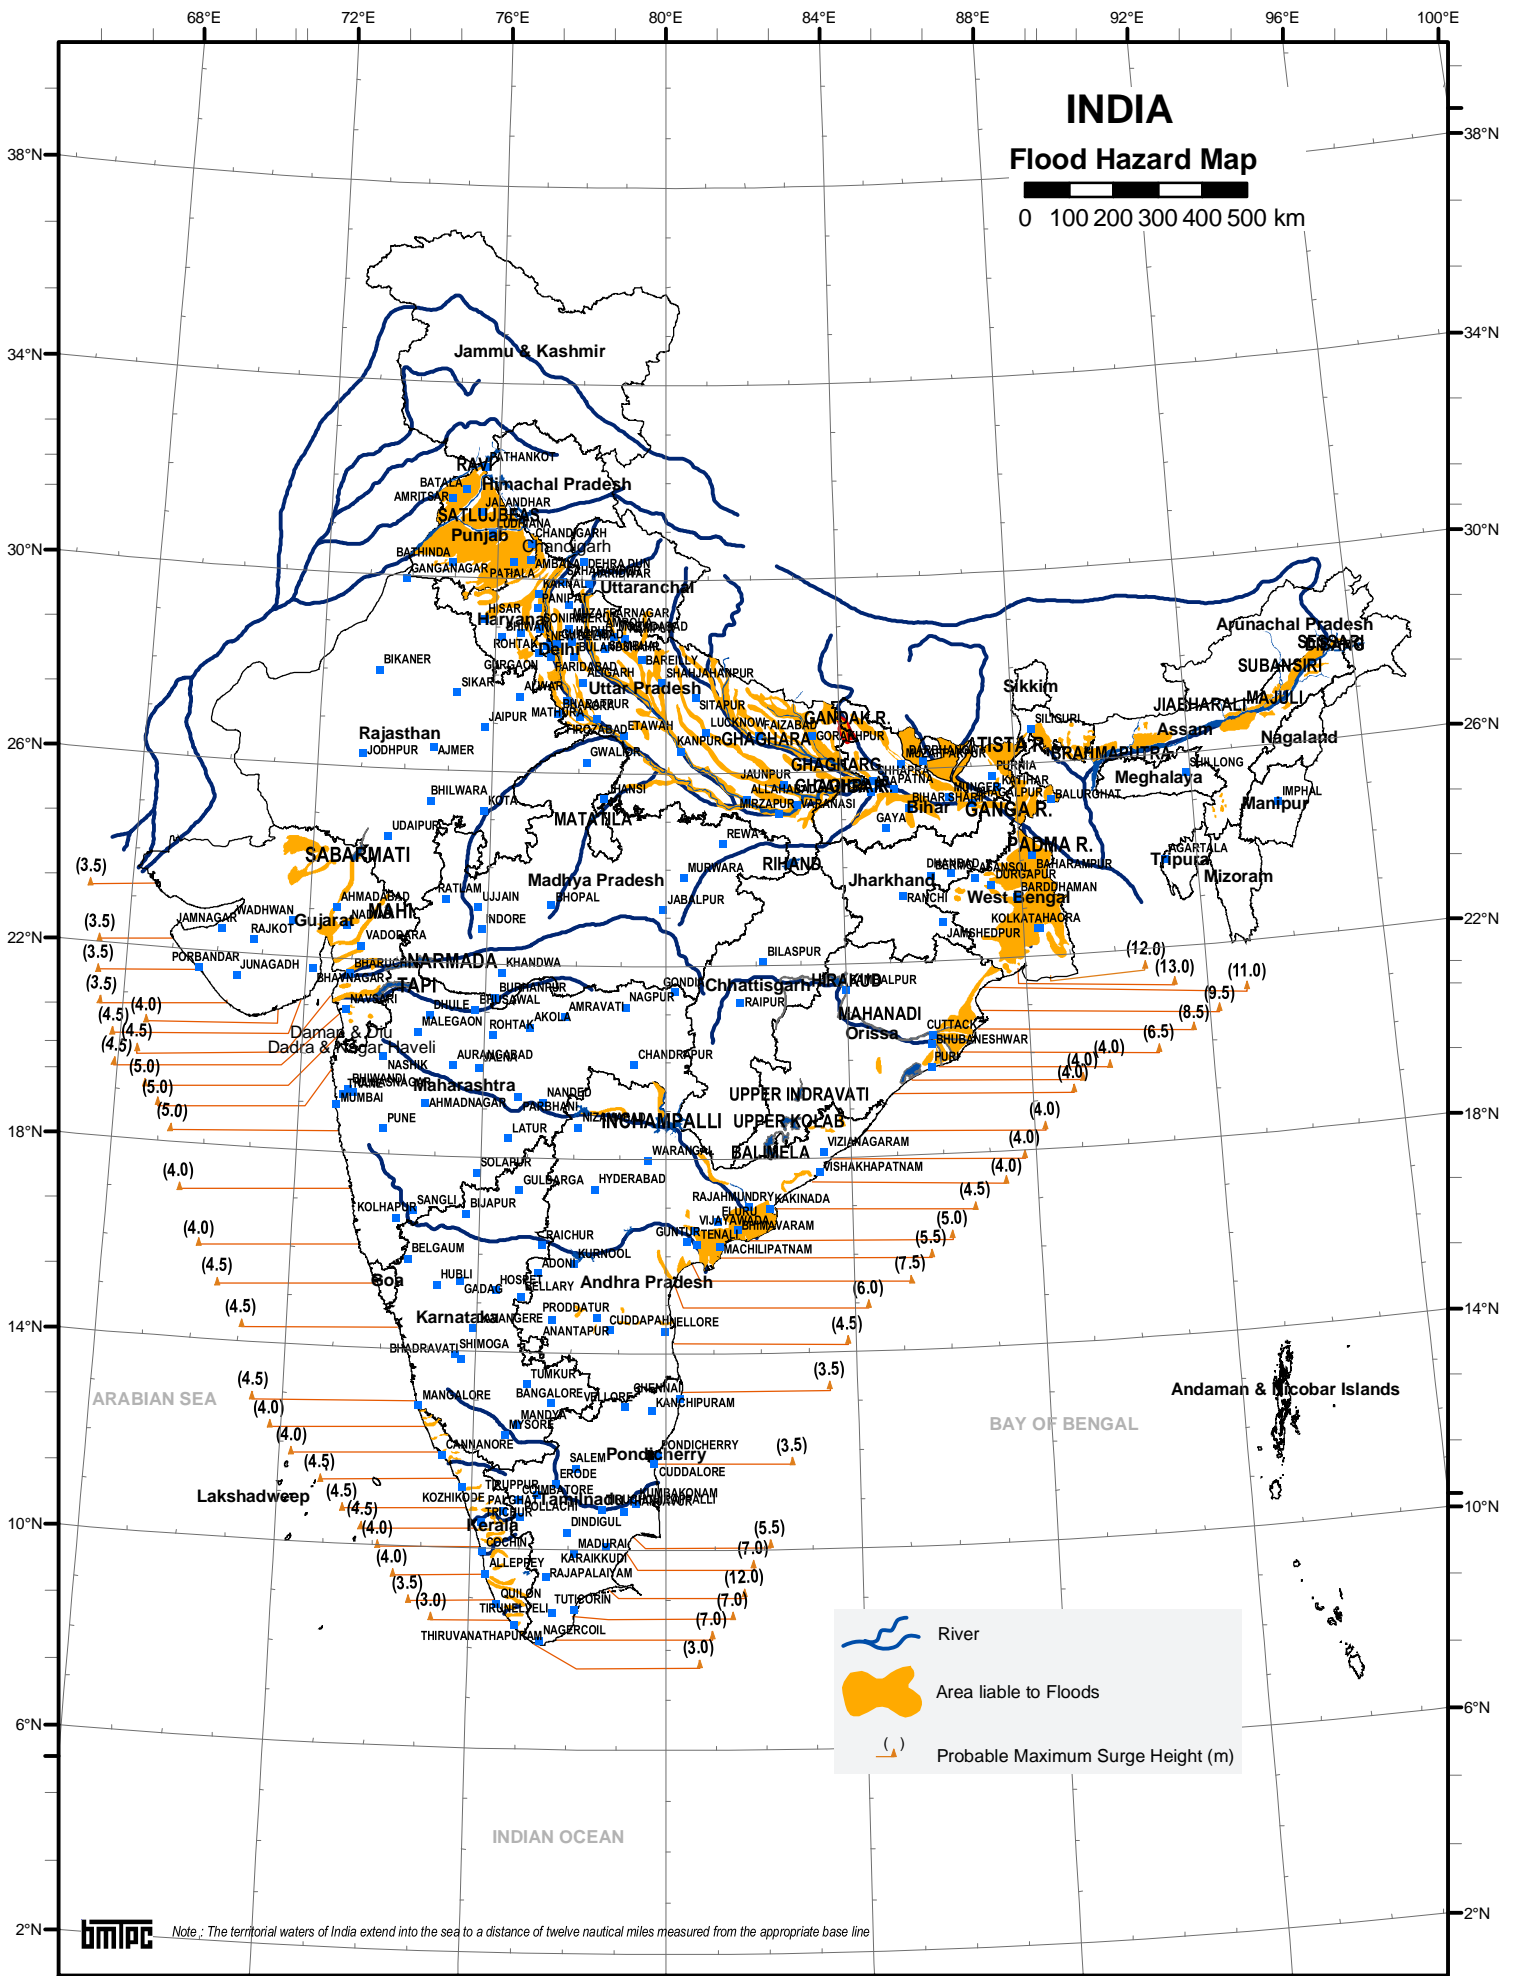

INDIA

Flood Hazard Map

0 100 200 300 400 500 km

BMPIC Note: The territorial waters of India extend into the sea to a distance of twelve nautical miles measured from the appropriate base line